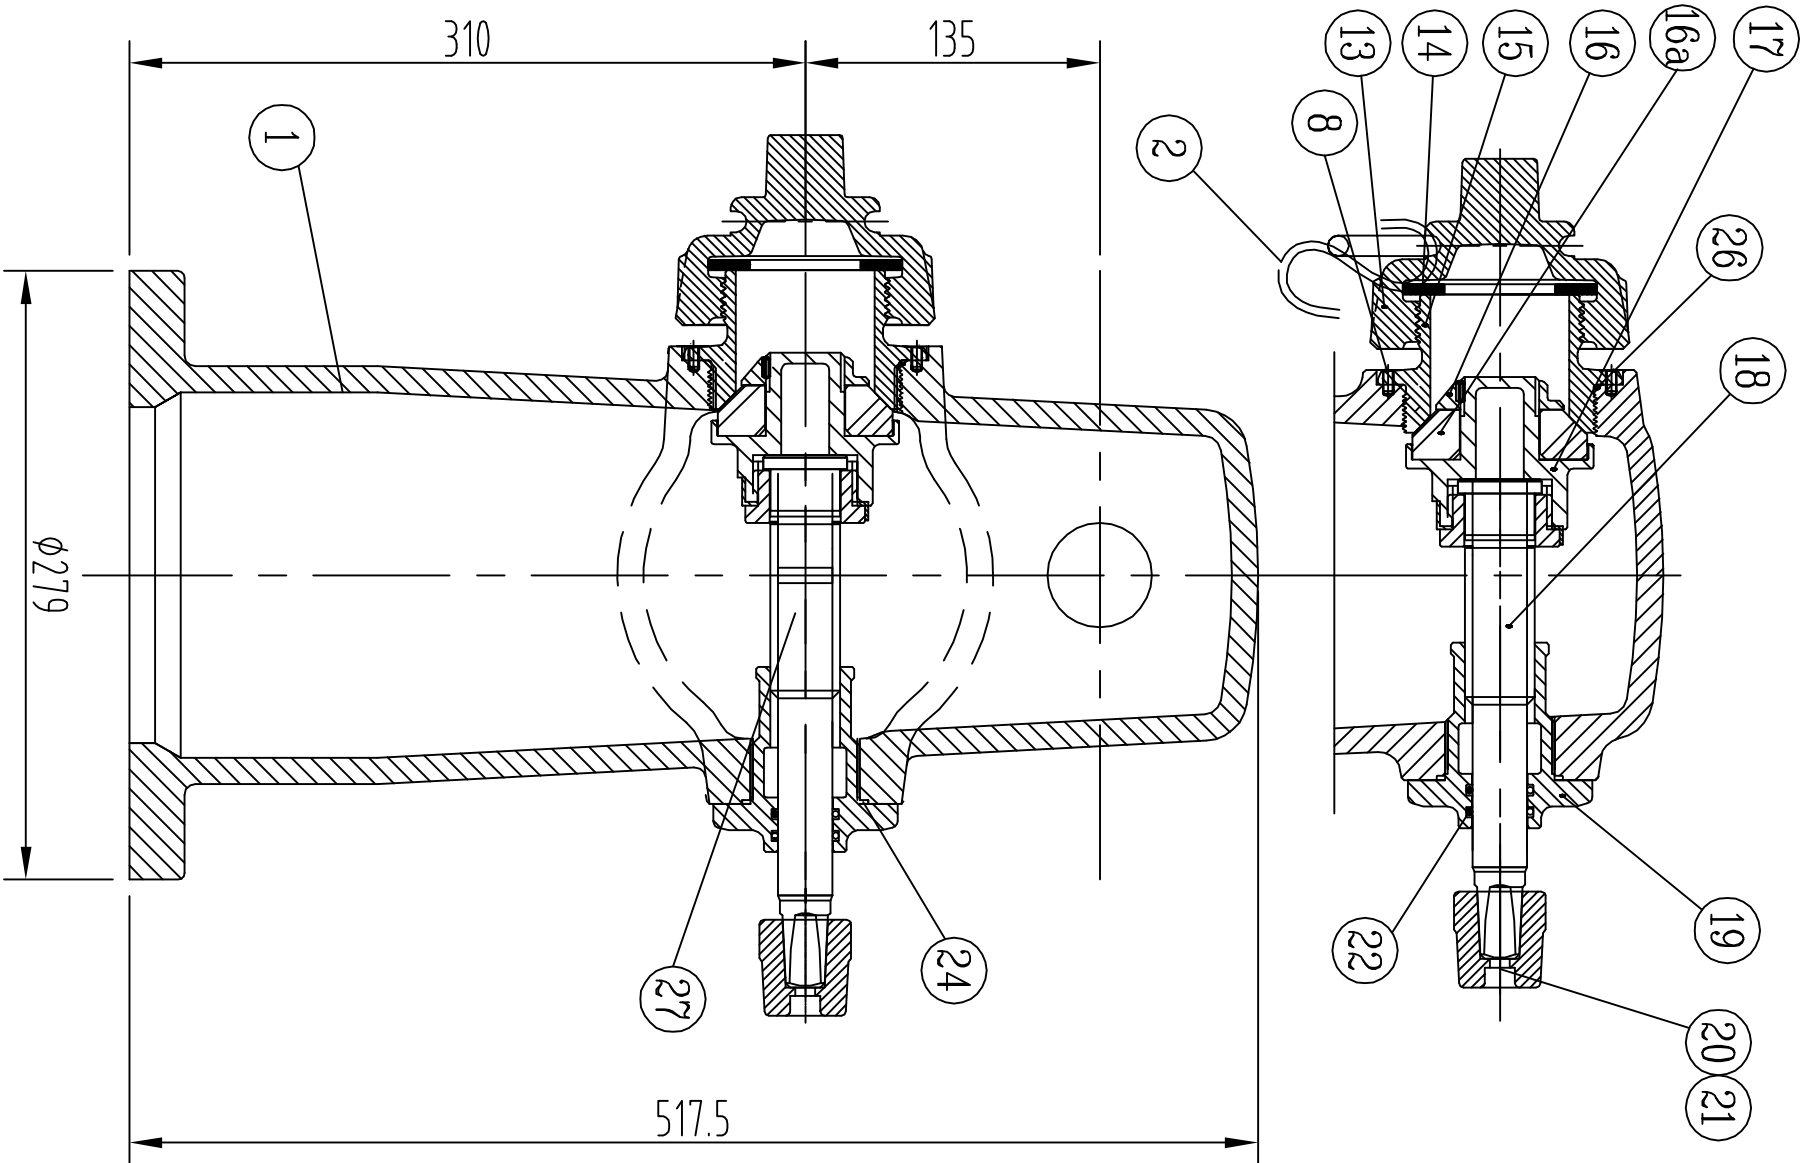

The outlet types are:
2 x 2-1/2" NST Hose Outlets

27	591952-2	Stem-B	1	SS304	
26	GB/T 3452.1-2005	O-ring	2	NBR	
24	GB/T 3452.1-2005	O-ring	2	NBR	
22	GB/T 3452.1-2005	O-ring	4	NBR	
21		Bolt	2	SS304	
20	567572	Operating nut	2	Bronze, ASTM B62	
19	571002	Stem nut	2	Bronze, ASTM B62	
18	591952-3	Stem-C	1	SS304	
17	588992	Main valve holder	2	SS304	
16a	592545	Main valve	2	NBR	
16	566782	Main valve retainer	2	Bronze, ASTM B62	
15	580001	Hose nozzle	2	Bronze, ASTM B62	
14	492376	Hose nozzle gasket	2	NBR	
13	470271	Hose nozzle cap	2	Cl, ASTM A126	
12	591952-1	Stem-A	1	SS304	
11	φ72*φ48*1	Lock washer	2	SS304	
10	566881	Holder nut	2	Bronze, ASTM B62	
8	GB71-85	Screw M5x10	9	SS304	
2		Chain	2	Carbon Steel	
1	556006	Body	1	ASTM A536 65-45-12	

No.	Drawing Number	Part Name	QTY	Material

WEPLO Valve Co., Ltd.				
WET BARREL FIRE HYDANT 2-HOSE ASSEMBLY				
C503-2H0P				